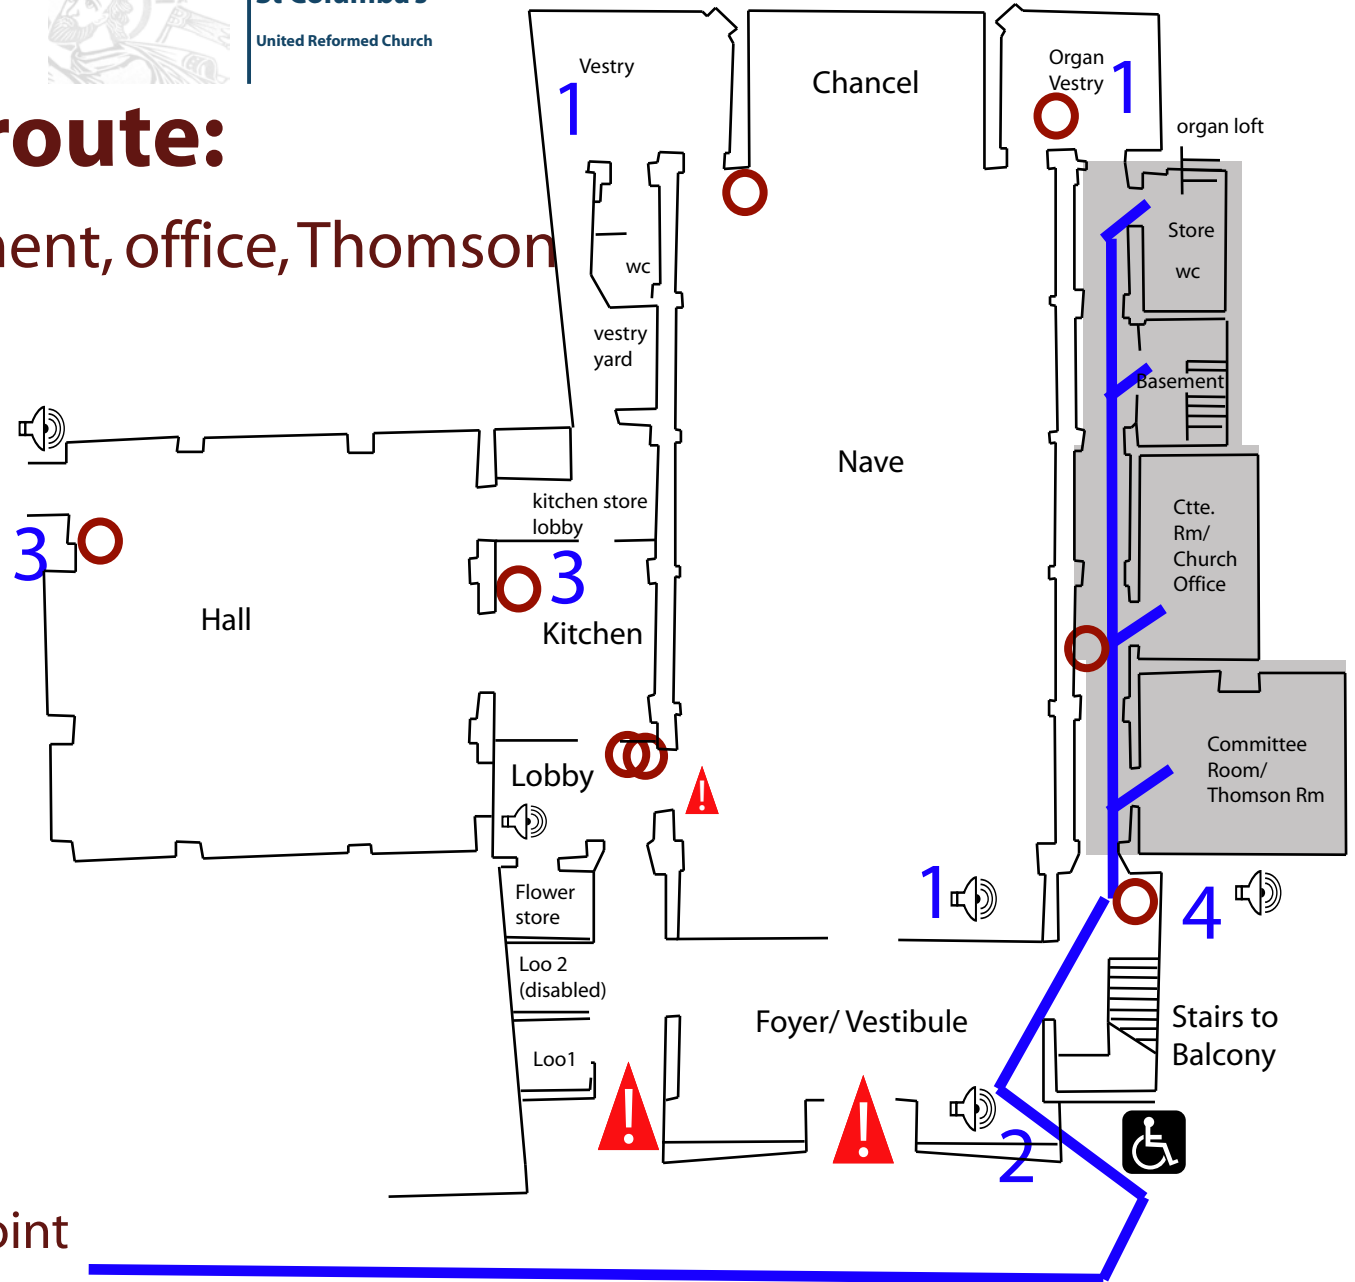

Know your fire evacuation route:

St Columba's
United Reformed Church

Zone 4. Store/wc, basement, office, Thomson

KEY

Fire fighting equipment

Break-glass unit

Note:

This area is at risk from only having one escape route.

Route 5

No pushbar. Exit may be locked or unsuitable for some.

1234 Information points numbered by zone

To Assembly Point
(See map)