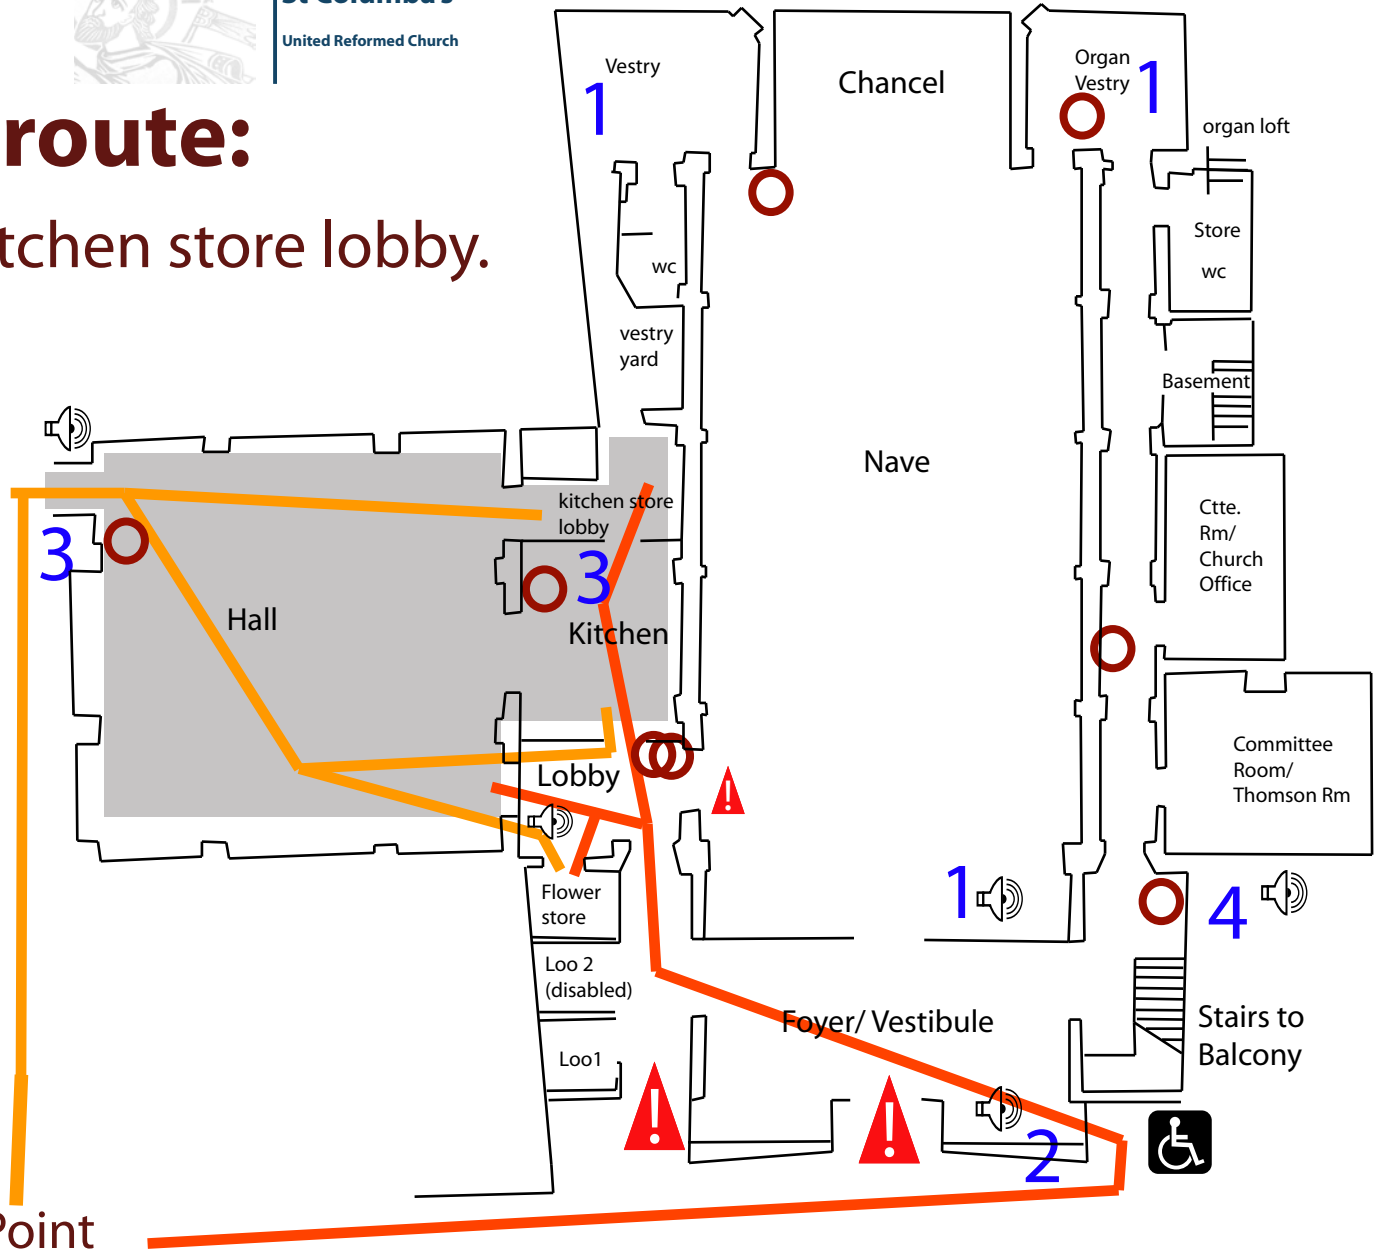

Know your fire evacuation route:

Zone 3. Hall, kitchen, kitchen store lobby.

St Columba's
United Reformed Church

KEY

Fire fighting equipment

Break-glass unit

Route 1

Route 2 alt./disabled

No pushbar. Exit may be locked or unsuitable for some.

1234 Information points numbered by zone

To Assembly Point
(See map)