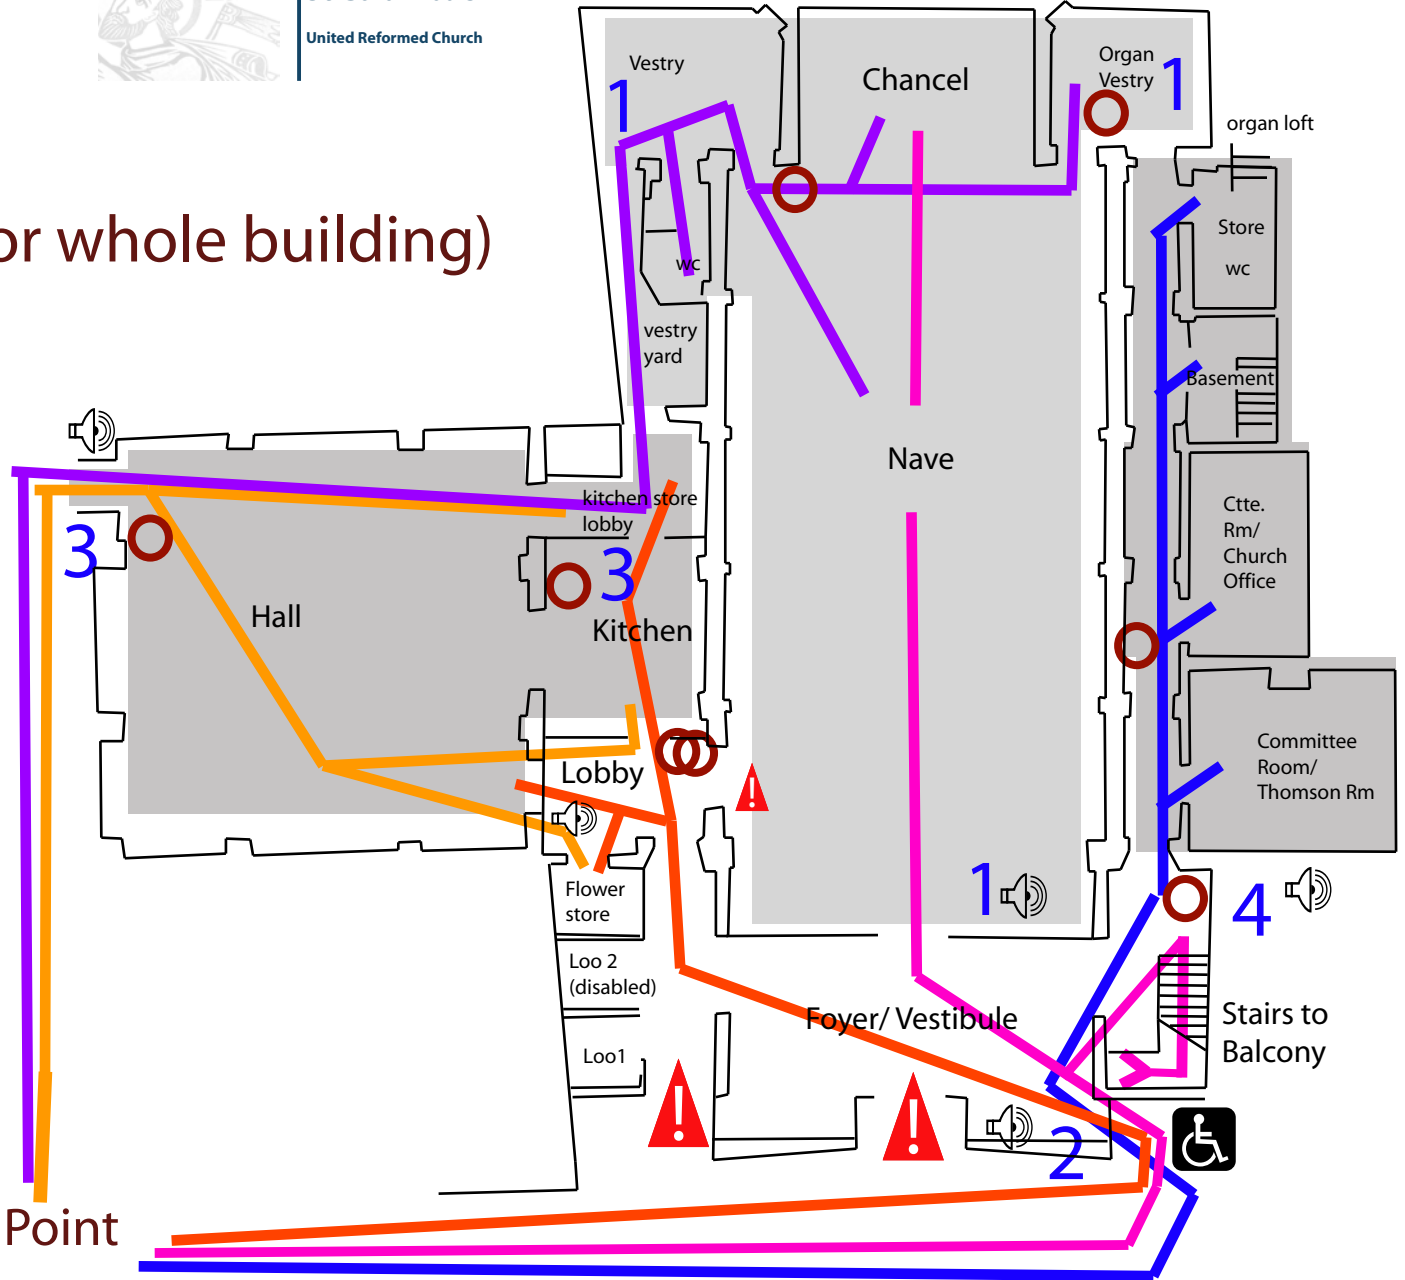

# Zone 2 (master map for whole building)

- Fire fighting equipment
- Alarm point
- Route 1
- Route 2 alt./disabled
- Route 3 inc. disabled
- Route 4 inc alt.
- Route 5
- No pushbar. Exit may be locked or unsuitable for some.
- 1234 Information points numbered by zone

To Assembly Point  
(See map)