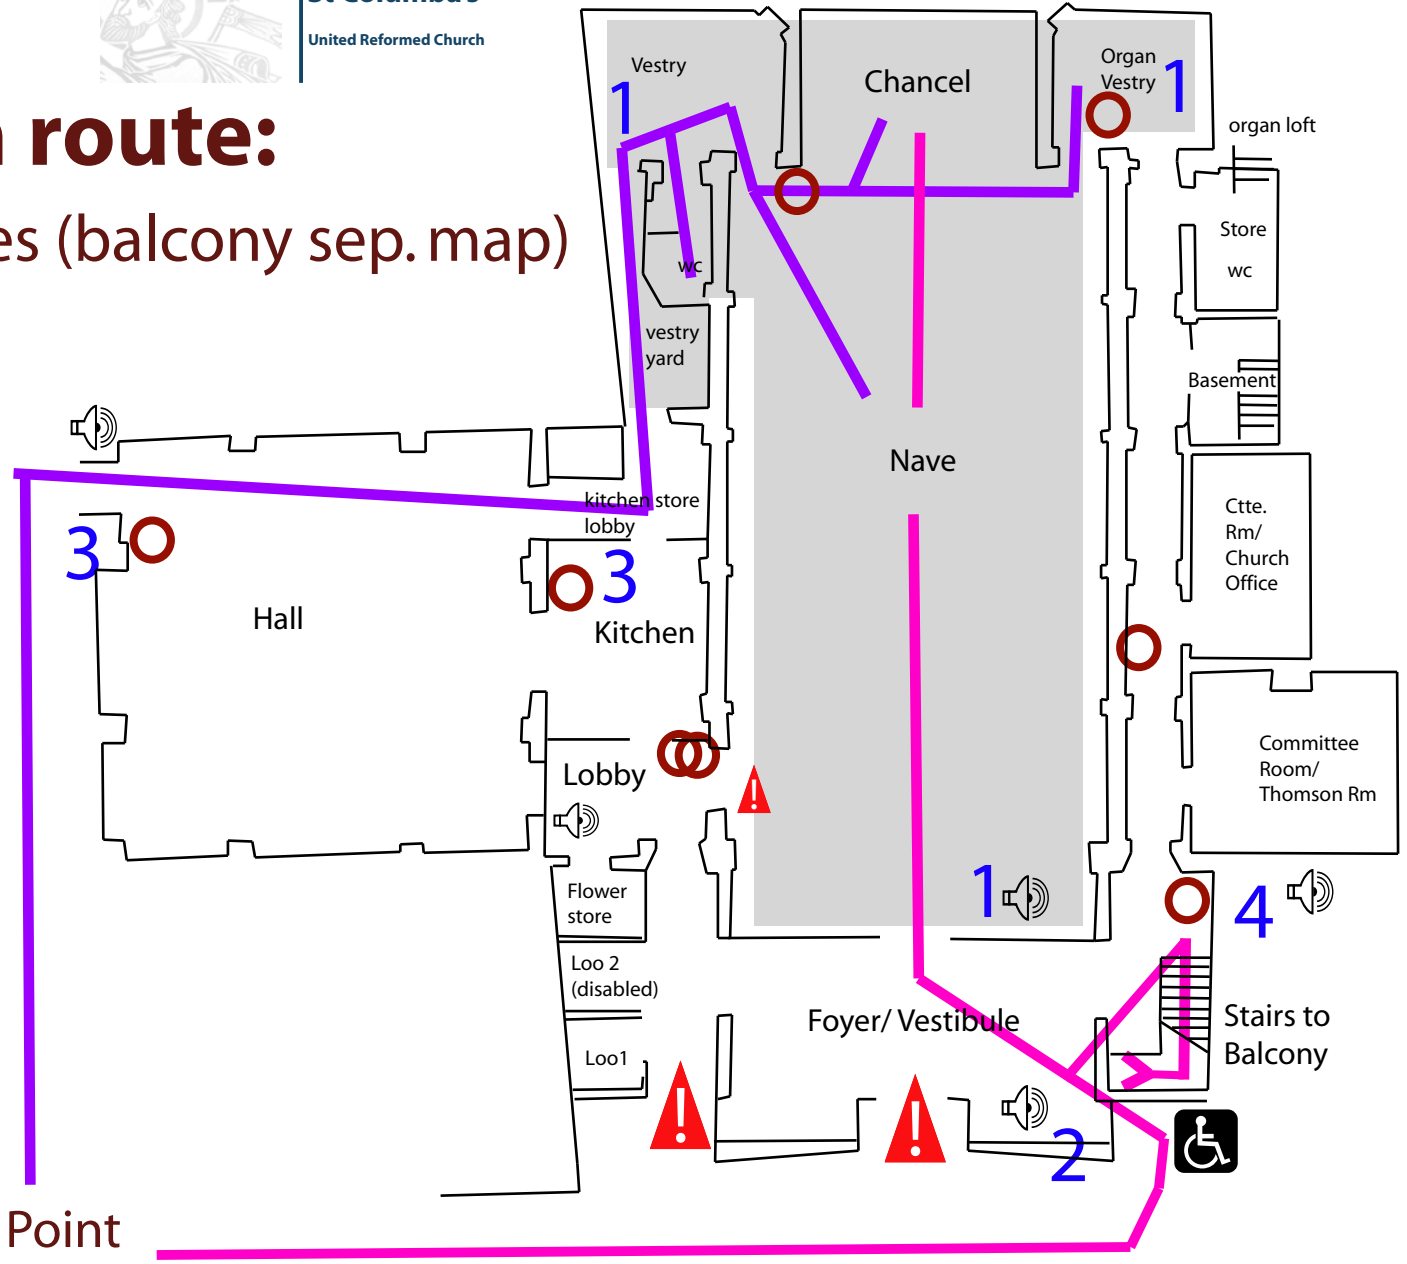

Know your fire evacuation route:

Zone 1. Church, vestries (balcony sep. map)

St Columba's
United Reformed Church

KEY

 Fire fighting equipment

 Break-glass unit

  Route 3 inc. disabled

 Route 4 inc. alt.

 No pushbar. Exit may be locked or unsuitable for some.

1234 Information points numbered by zone

 To Assembly Point
(See map)