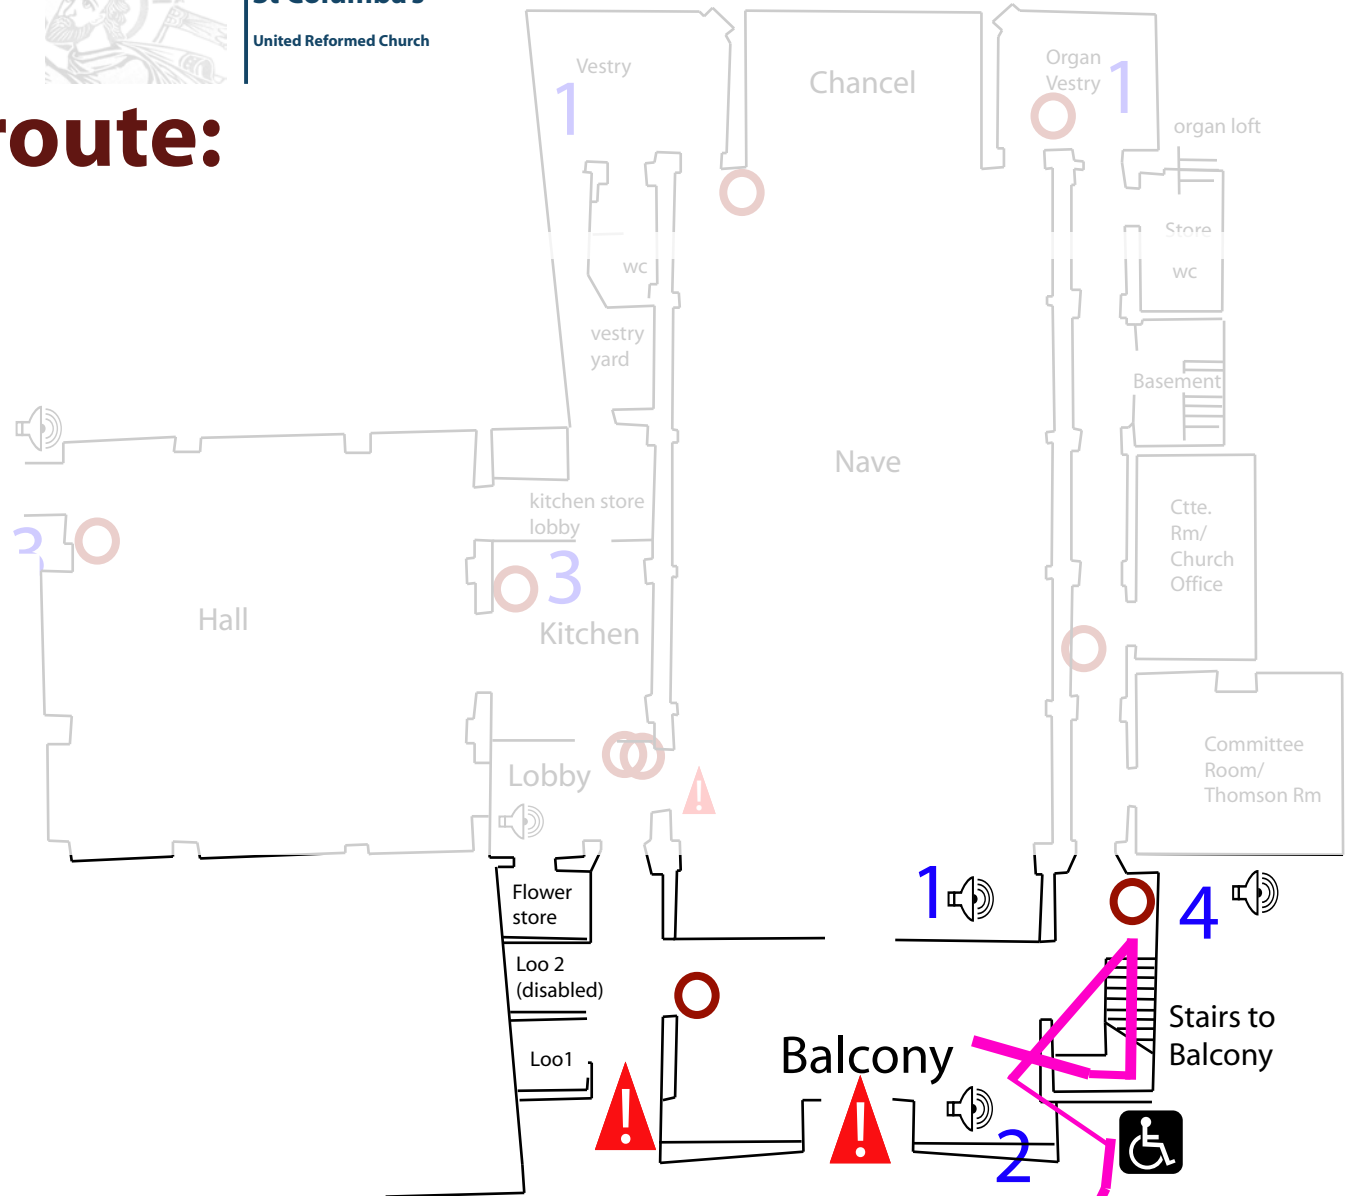

Know your fire evacuation route:

Balcony users

St Columba's
United Reformed Church

KEY

 Fire fighting equipment

 Break-glass unit

There is only one route out of the building from the balcony. This is why the control measure of 40 people maximum is in place. You must make sure this is observed. We also assume balcony users will be generally able-bodied.

 No pushbar. Exit may be locked or unsuitable for some.

1234 Information points numbered by zone

 To Assembly Point
(See map)